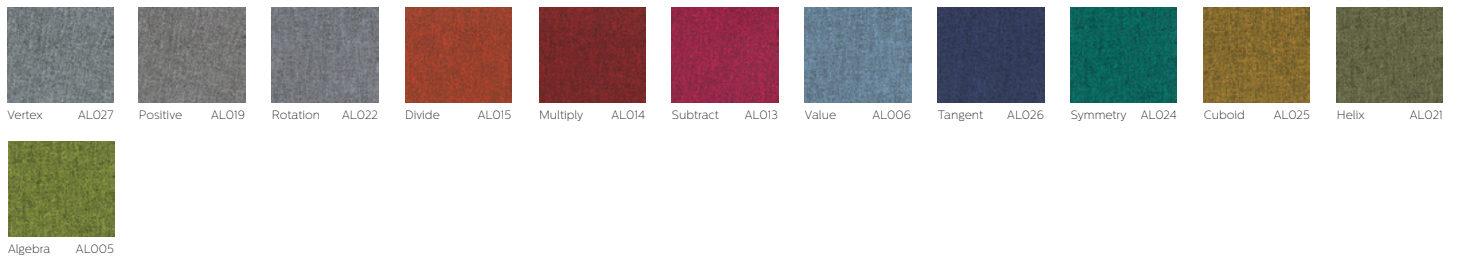

ShushLiner™ Fabric Colours

SOFT TOUCH COLOUR RANGE

L2 COLOUR RANGE

LUCIA COLOUR RANGE

CARA COLOUR RANGE