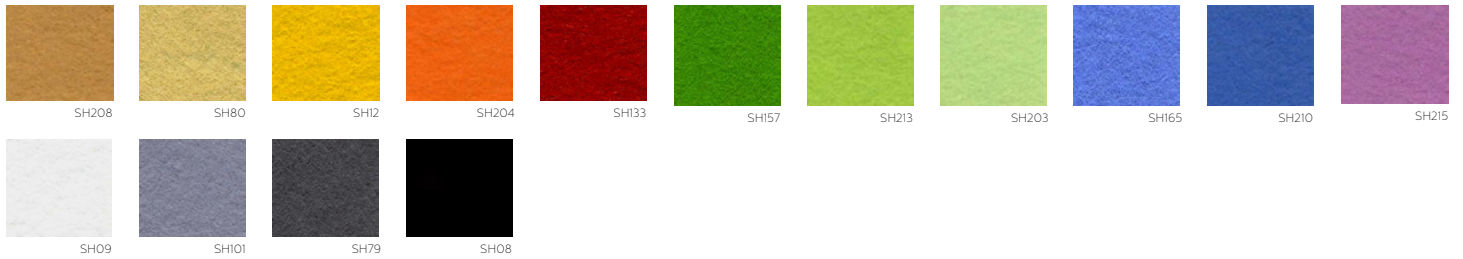

ShushLiner™ Fabric Colours

SOFT TOUCH COLOUR RANGE

L2 COLOUR RANGE

LUCIA COLOUR RANGE

CARA COLOUR RANGE