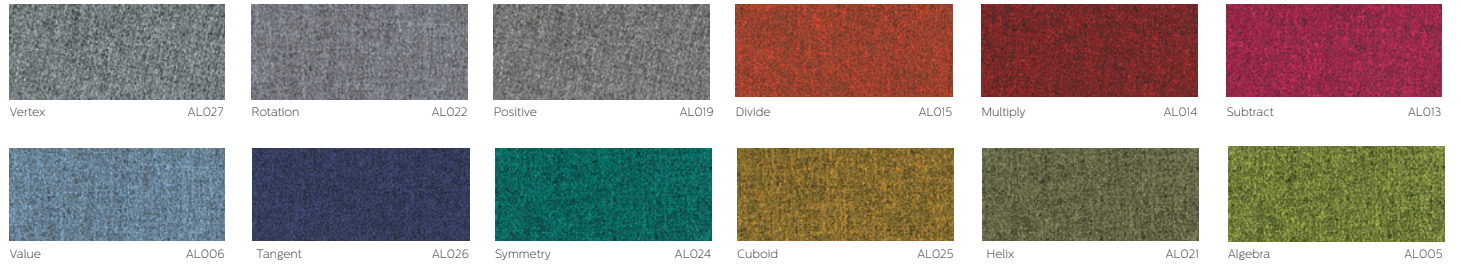

ShushRaft™ Fabric Colours

L2 COLOUR RANGE

SOFT TOUCH COLOUR RANGE

LUCIA COLOUR RANGE

!!! Please note that the above colors are representative of the actual colours which may vary in shade or texture. We are able to provide actual fabric colour card upon request !!!