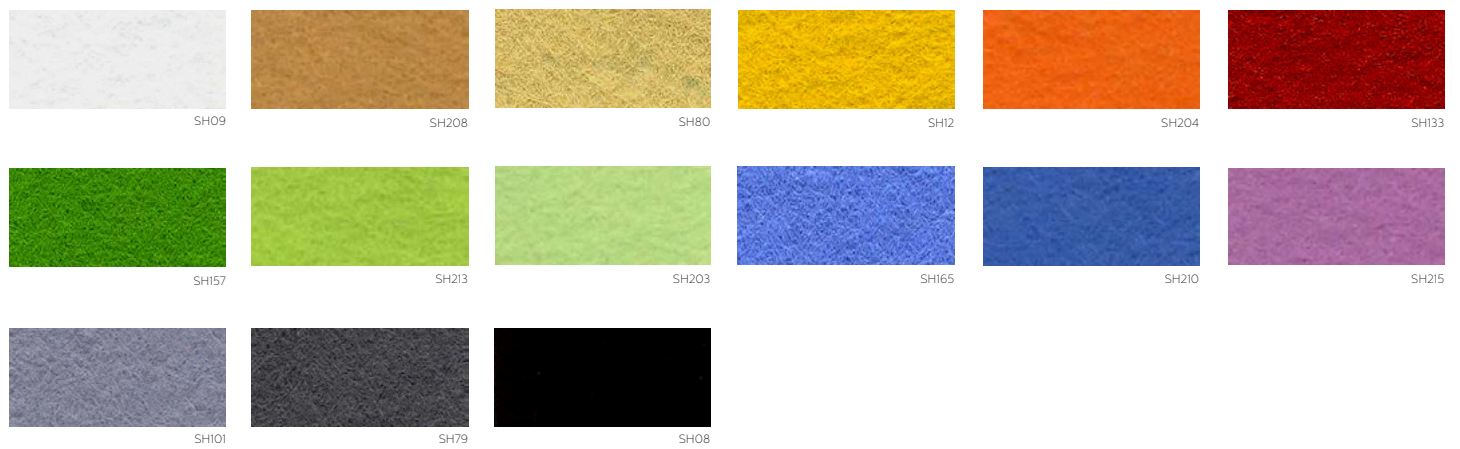

ShushRaft™ Fabric Colours

L2 COLOUR RANGE

SOFT TOUCH COLOUR RANGE

LUCIA COLOUR RANGE

!!! Please note that the above colors are representative of the actual colours which may vary in shade or texture. We are able to provide actual fabric colour card upon request !!!